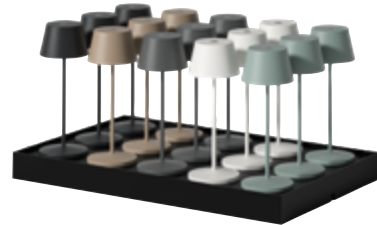

15-FOLD CHARGING STATIONS S MICRO

96996

15-fold-charging station, stackable, max. 3 level
(45 lamps) charge simultaneously,
L 47 cm, W 29 cm, H 4 cm

list price: 299,00 €