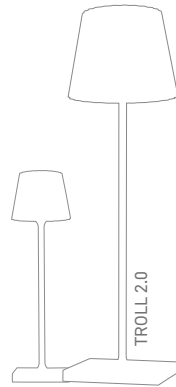

78577

78580

78581

78584

78585

indoor & outdoor table lamp, aluminum, dimmable, rechargeable, total luminous time max. 24 hr., 2 light settings (2200K & 3000K), charging station, 1,6 Watt, LED, 165lm, IP54, H 21 cm, Ø 6 cm, base: W 5,5 cm, D 5,5 cm, matching multi charger: 78579