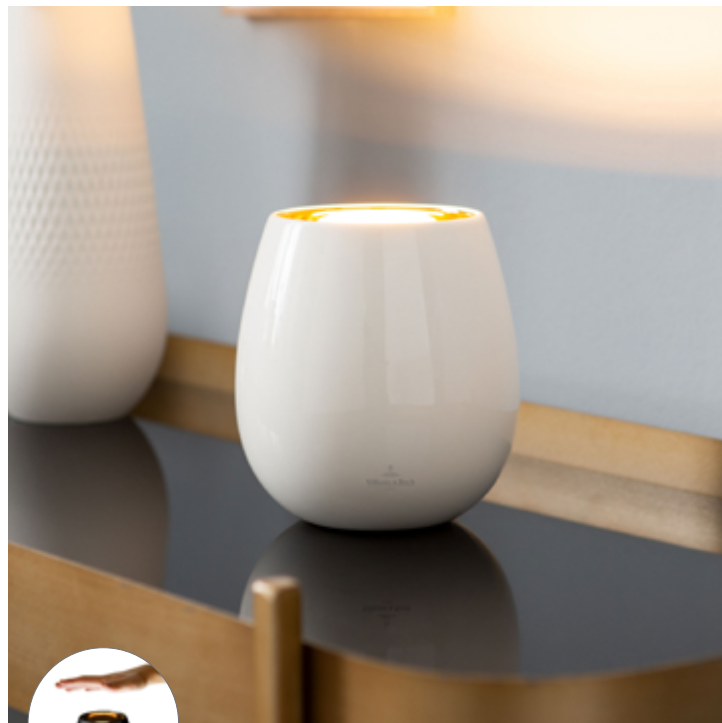

gesture control

table lamp, rechargeable, runtime max. 68 hrs., ceramic, incl. dimmer, 2 colour temperatures, gesture control, magnetic charging cable, 2,5 W LED, 30lm, IP 20, 2700K & 3000K, Ø 13,5 cm, h 15 cm, matching USB multi charger: 725191

list price: 139,00 €