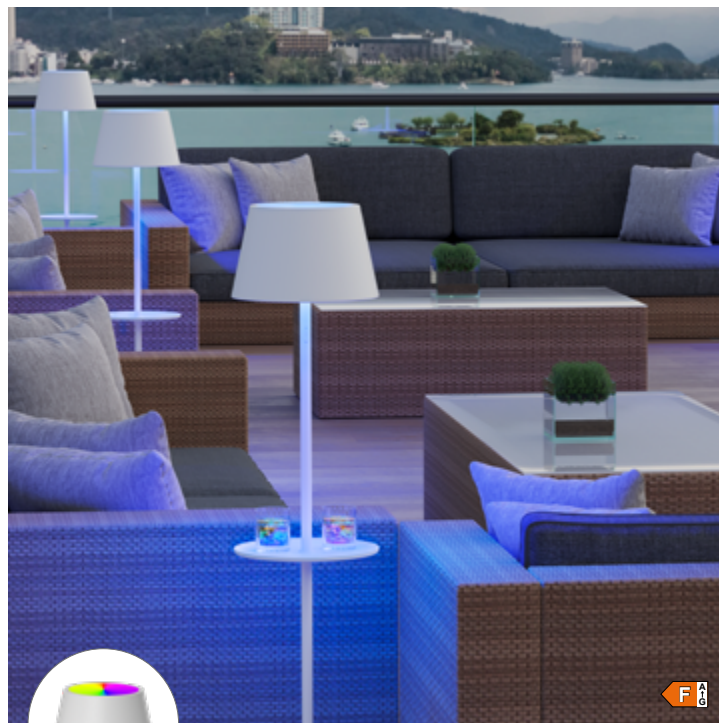

78120

78121

78122

indoor & outdoor floor lamp, aluminum, dimmable, rechargeable cordless lithium technology, total luminous time max. 120 hr., 3000K, charging station, 3,4 Watt, LED, 2x 110lm, IP54, H 120 cm, Ø 20 cm, matching USB multi charger: 725191

RGBW-functie