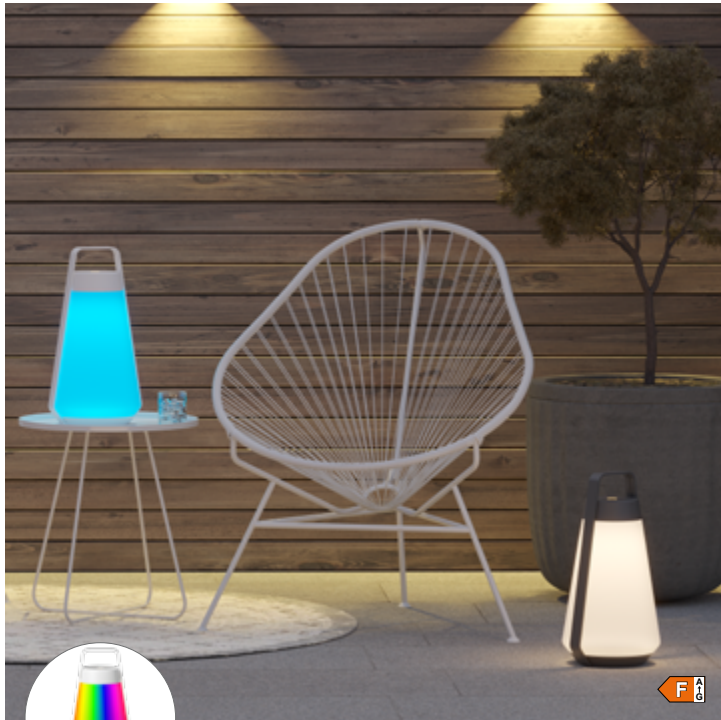

RGBW-functie

78390

78391

78392

indoor & outdoor floor lamp, aluminum, dimmable, rechargeable cordless lithium technology, total luminous time max. 78 hr., 3 light settings (2700K & 3000K & 4000K), 7 RGB col., 10 Watt, LED, 1000lm, IP65, charging station, height-adjustable, movable table (max. 2,5 kg load), H 77/113/150 cm, Ø 35 cm, matching USB multi charger: 725191