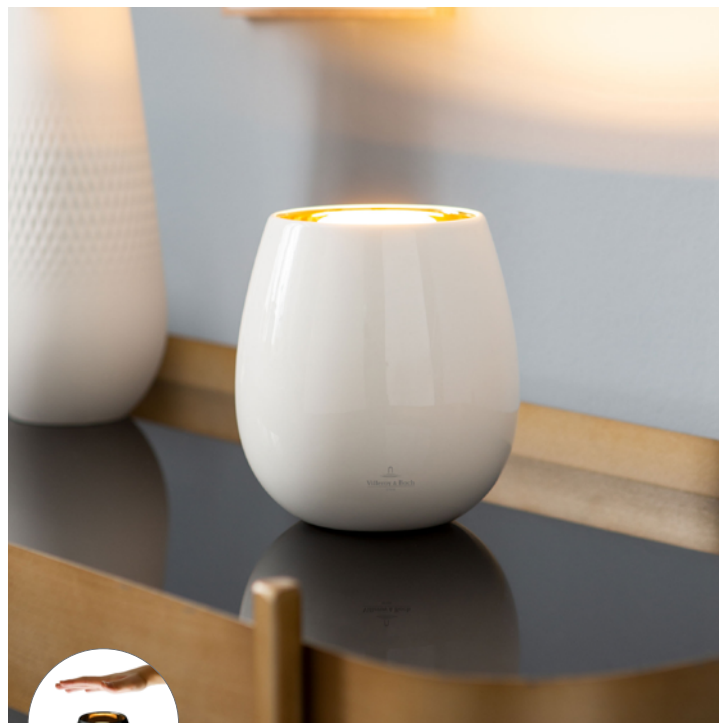

gesture control

96980

96981

table lamp, rechargeable, runtime max. 68 hrs., ceramic, incl. dimmer, 2 colour temperatures, gesture control, magnetic charging cable, 2,5 W LED, 30lm, IP 20, 2700K & 3000K, Ø 13,5 cm, h 15 cm, matching multi charger: 725191

list price: 139,00 €