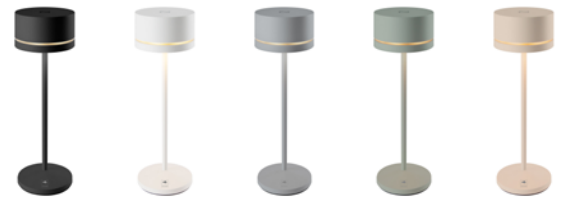

76020

76021

76022

76023

76024

indoor & outdoor table lamp, aluminum, dimmable, rechargeable cordless lithium technology, total luminous time max.52 hr., 2 light settings (2700K & 3000K), charging station, 1,2 Watt, LED, 133lm, IP54, H 23,5 cm, Ø 7 cm, matching multi charger: 781792

list price: 119,00 €