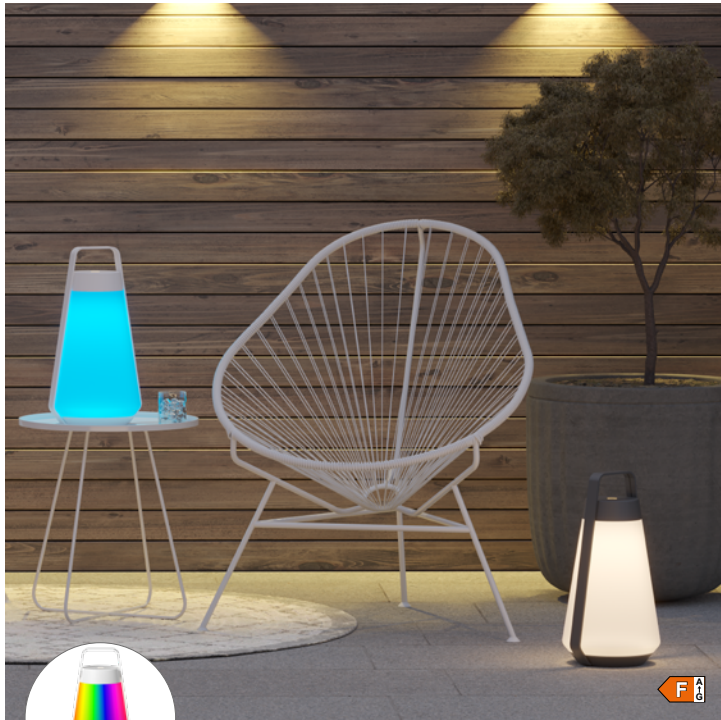

RGBW-functon