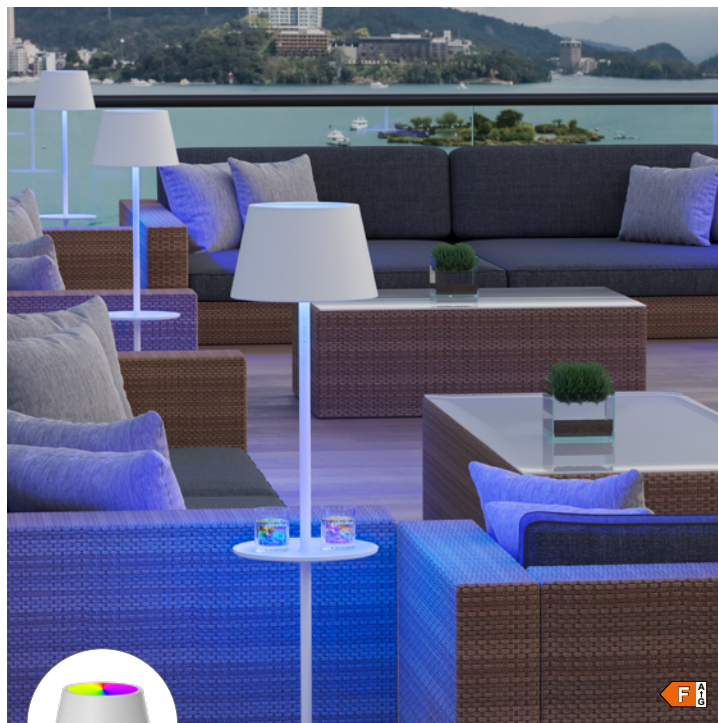

RGBW-functie