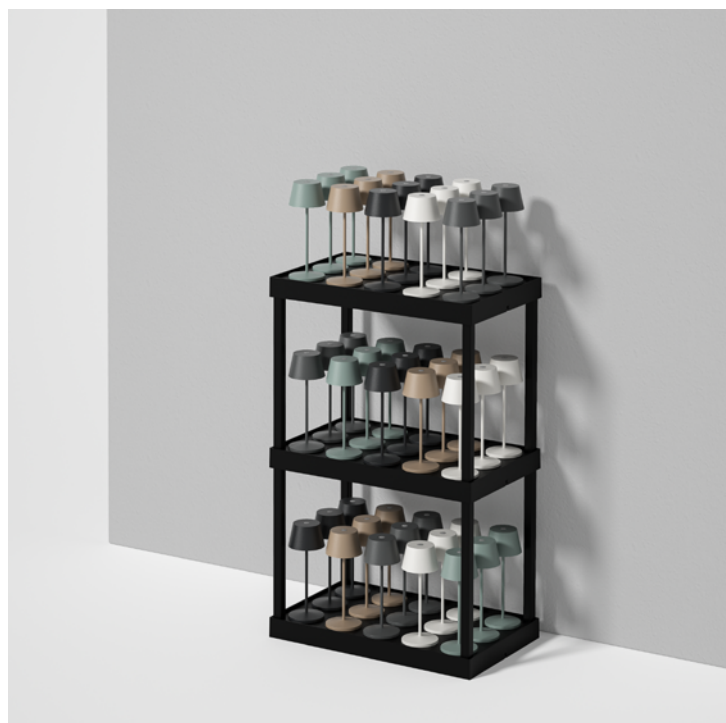

6-FOLD CHARGING STATIONS S

96990

6-fold-charging station, stackable, max. 3 level
(18 lamps) charge simultaneously,
L 47 cm, W 29 cm, H 4 cm

list price: 179,00 €

15-FOLD CHARGING STATIONS S MICRO

96996

15-fold-charging station, stackable, max. 3 level
(45 lamps) charge simultaneously,
L 47 cm, W 29 cm, H 4 cm