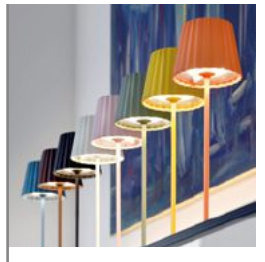

Das aktuelle Sortiment konzentriert sich auf Wohnraumleuchten, insbesondere auf das stark wachsende Segment der Akku-Leuchten.

The current range concentrates on home lighting, particularly the rapidly growing segment of rechargeable lamps.

1948 1951 1957 1972 2007

Sompex konzentriert sich auf den Vertrieb von skandinavischem Design, wie beispielsweise die Leuchten-Serie von Le Klint.

Sompex specialises in the sale of Scandinavian design, such as the lighting series by Le Klint.